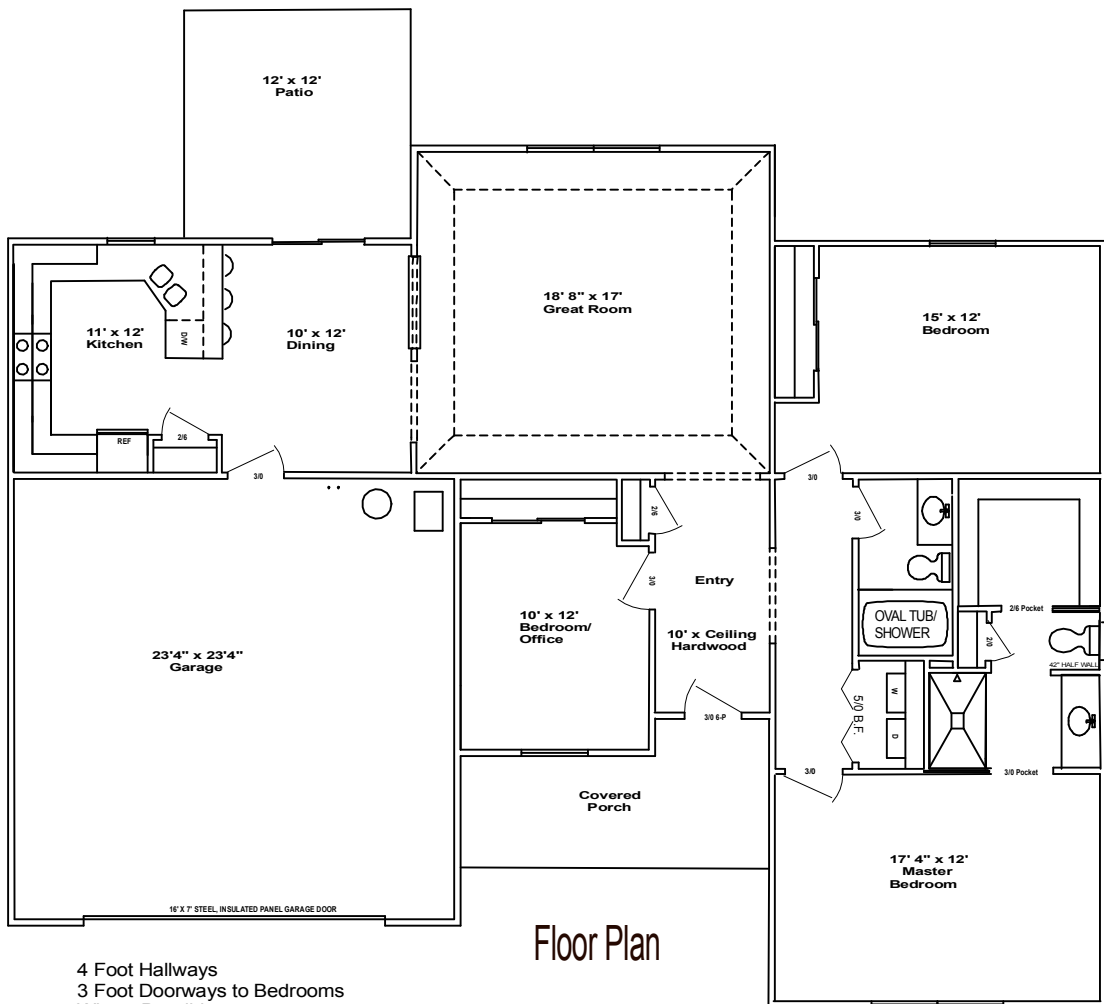

Front View

- Free Standing
- Fully Custom
- All Brick
- Condominium

 Phone: (317) 852-9417

 Fax: (317) 852-9471

 Cell: (317) 410-6356

Model: **The Jefferson**

 Location: **Brownsburg**

 House Exterior: **Brick**

Living Space: **1,576 Sq. Ft.**

 Style: **Free Standing**

 Garage: **565 Sq. Ft.**

Building you comfort

www.brownsburgcondos.com

4 Foot Hallways

 3 Foot Doorways to Bedrooms

 Where Possible