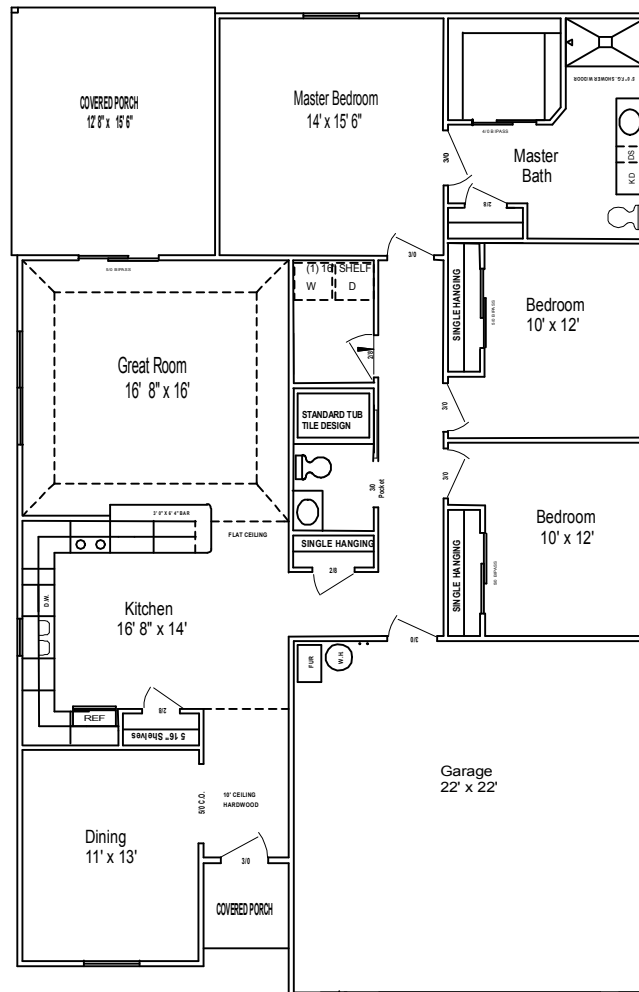

- Free Standing
- Fully Custom
- All Brick
- Condominium

Front View

Northwood <small>HOUSES</small> Phone: (317) 852-9417 Fax: (317) 852-9471 Cell: (317) 410-6356 Building you comfort www.brownsburgcondos.com	Model: <u>The Rosedale</u>	Living Space: <u>1,679 Sq. Ft.</u>
	Location: <u>Brownsburg</u>	Style: <u>Free Standing</u>
	House Exterior: <u>Brick</u>	Garage: <u>484 Sq. Ft.</u>

4 Foot Hallways
 3 Foot Doorways to Bedrooms
 Where Possible

Floor Plan