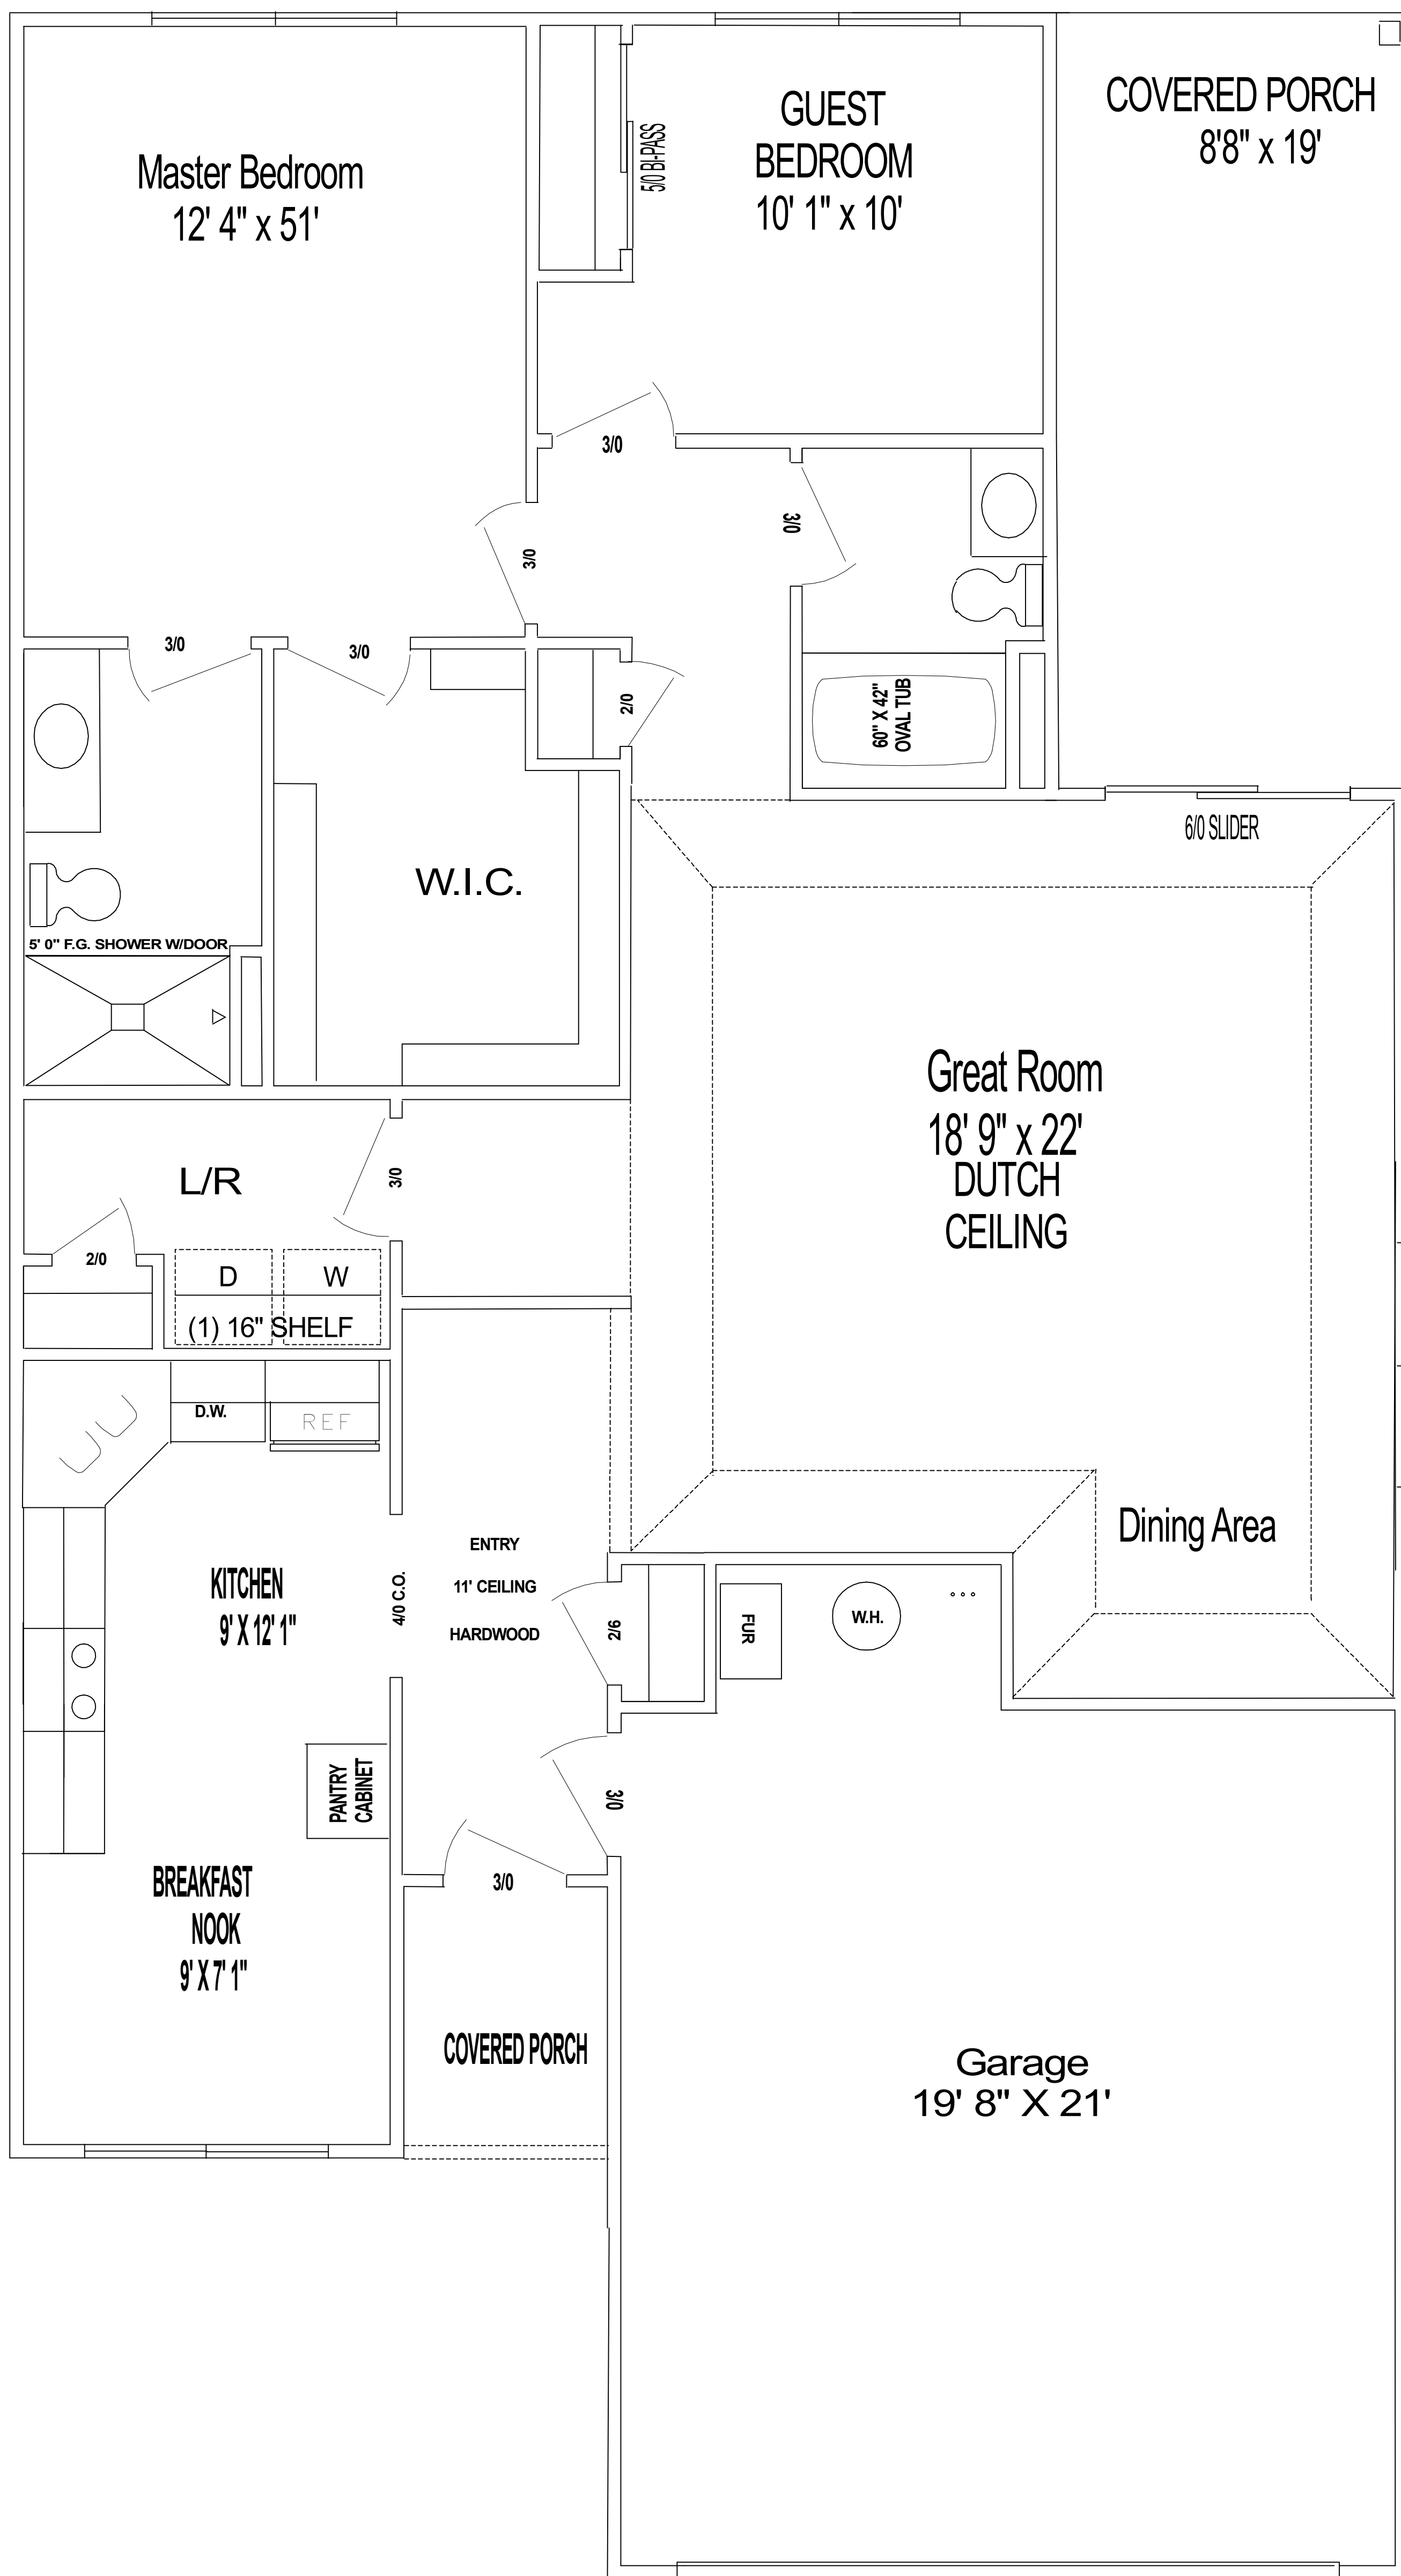

© 2007

HOUSE - 1364 SQ FT
GARAGE - 441 SQ FT

Floor Plan

- 9 Foot Ceilings
- 4 Foot Hallways
- 3 Foot Doorways to Bedrooms
- Where Possible