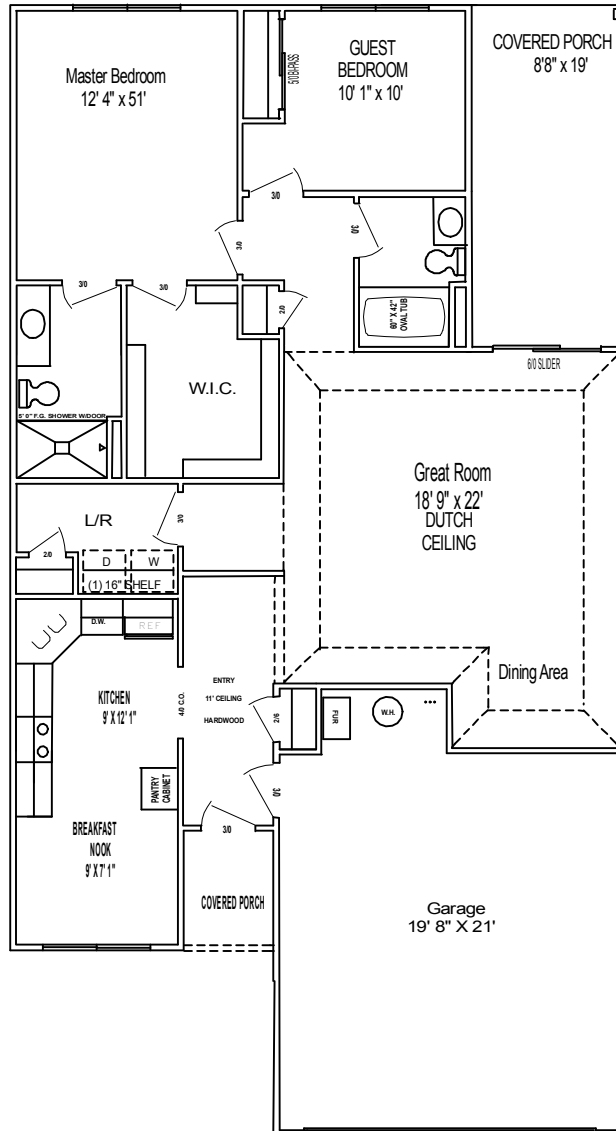

Front View

-Fully Custom
-Brick
-Patio Homes

Northwood
HOMES
Phone: (317) 852-9417
Fax: (317) 852-9471
Cell: (317) 410-6356

Building you comfort
www.brownsburgcondos.com

Model: The Briarwood Living Space: 1,364 Sq. Ft.
Location: The Hideaway - Brownsburg Style: Patio
House Exterior: Brick Garage: 441 Sq. Ft.

©
2007

HOUSE - 1364 SQ FT
GARAGE - 441 SQ FT

9 Foot Ceilings
4 Foot Hallways
3 Foot Doorways to Bedrooms
Where Possible

Floor Plan