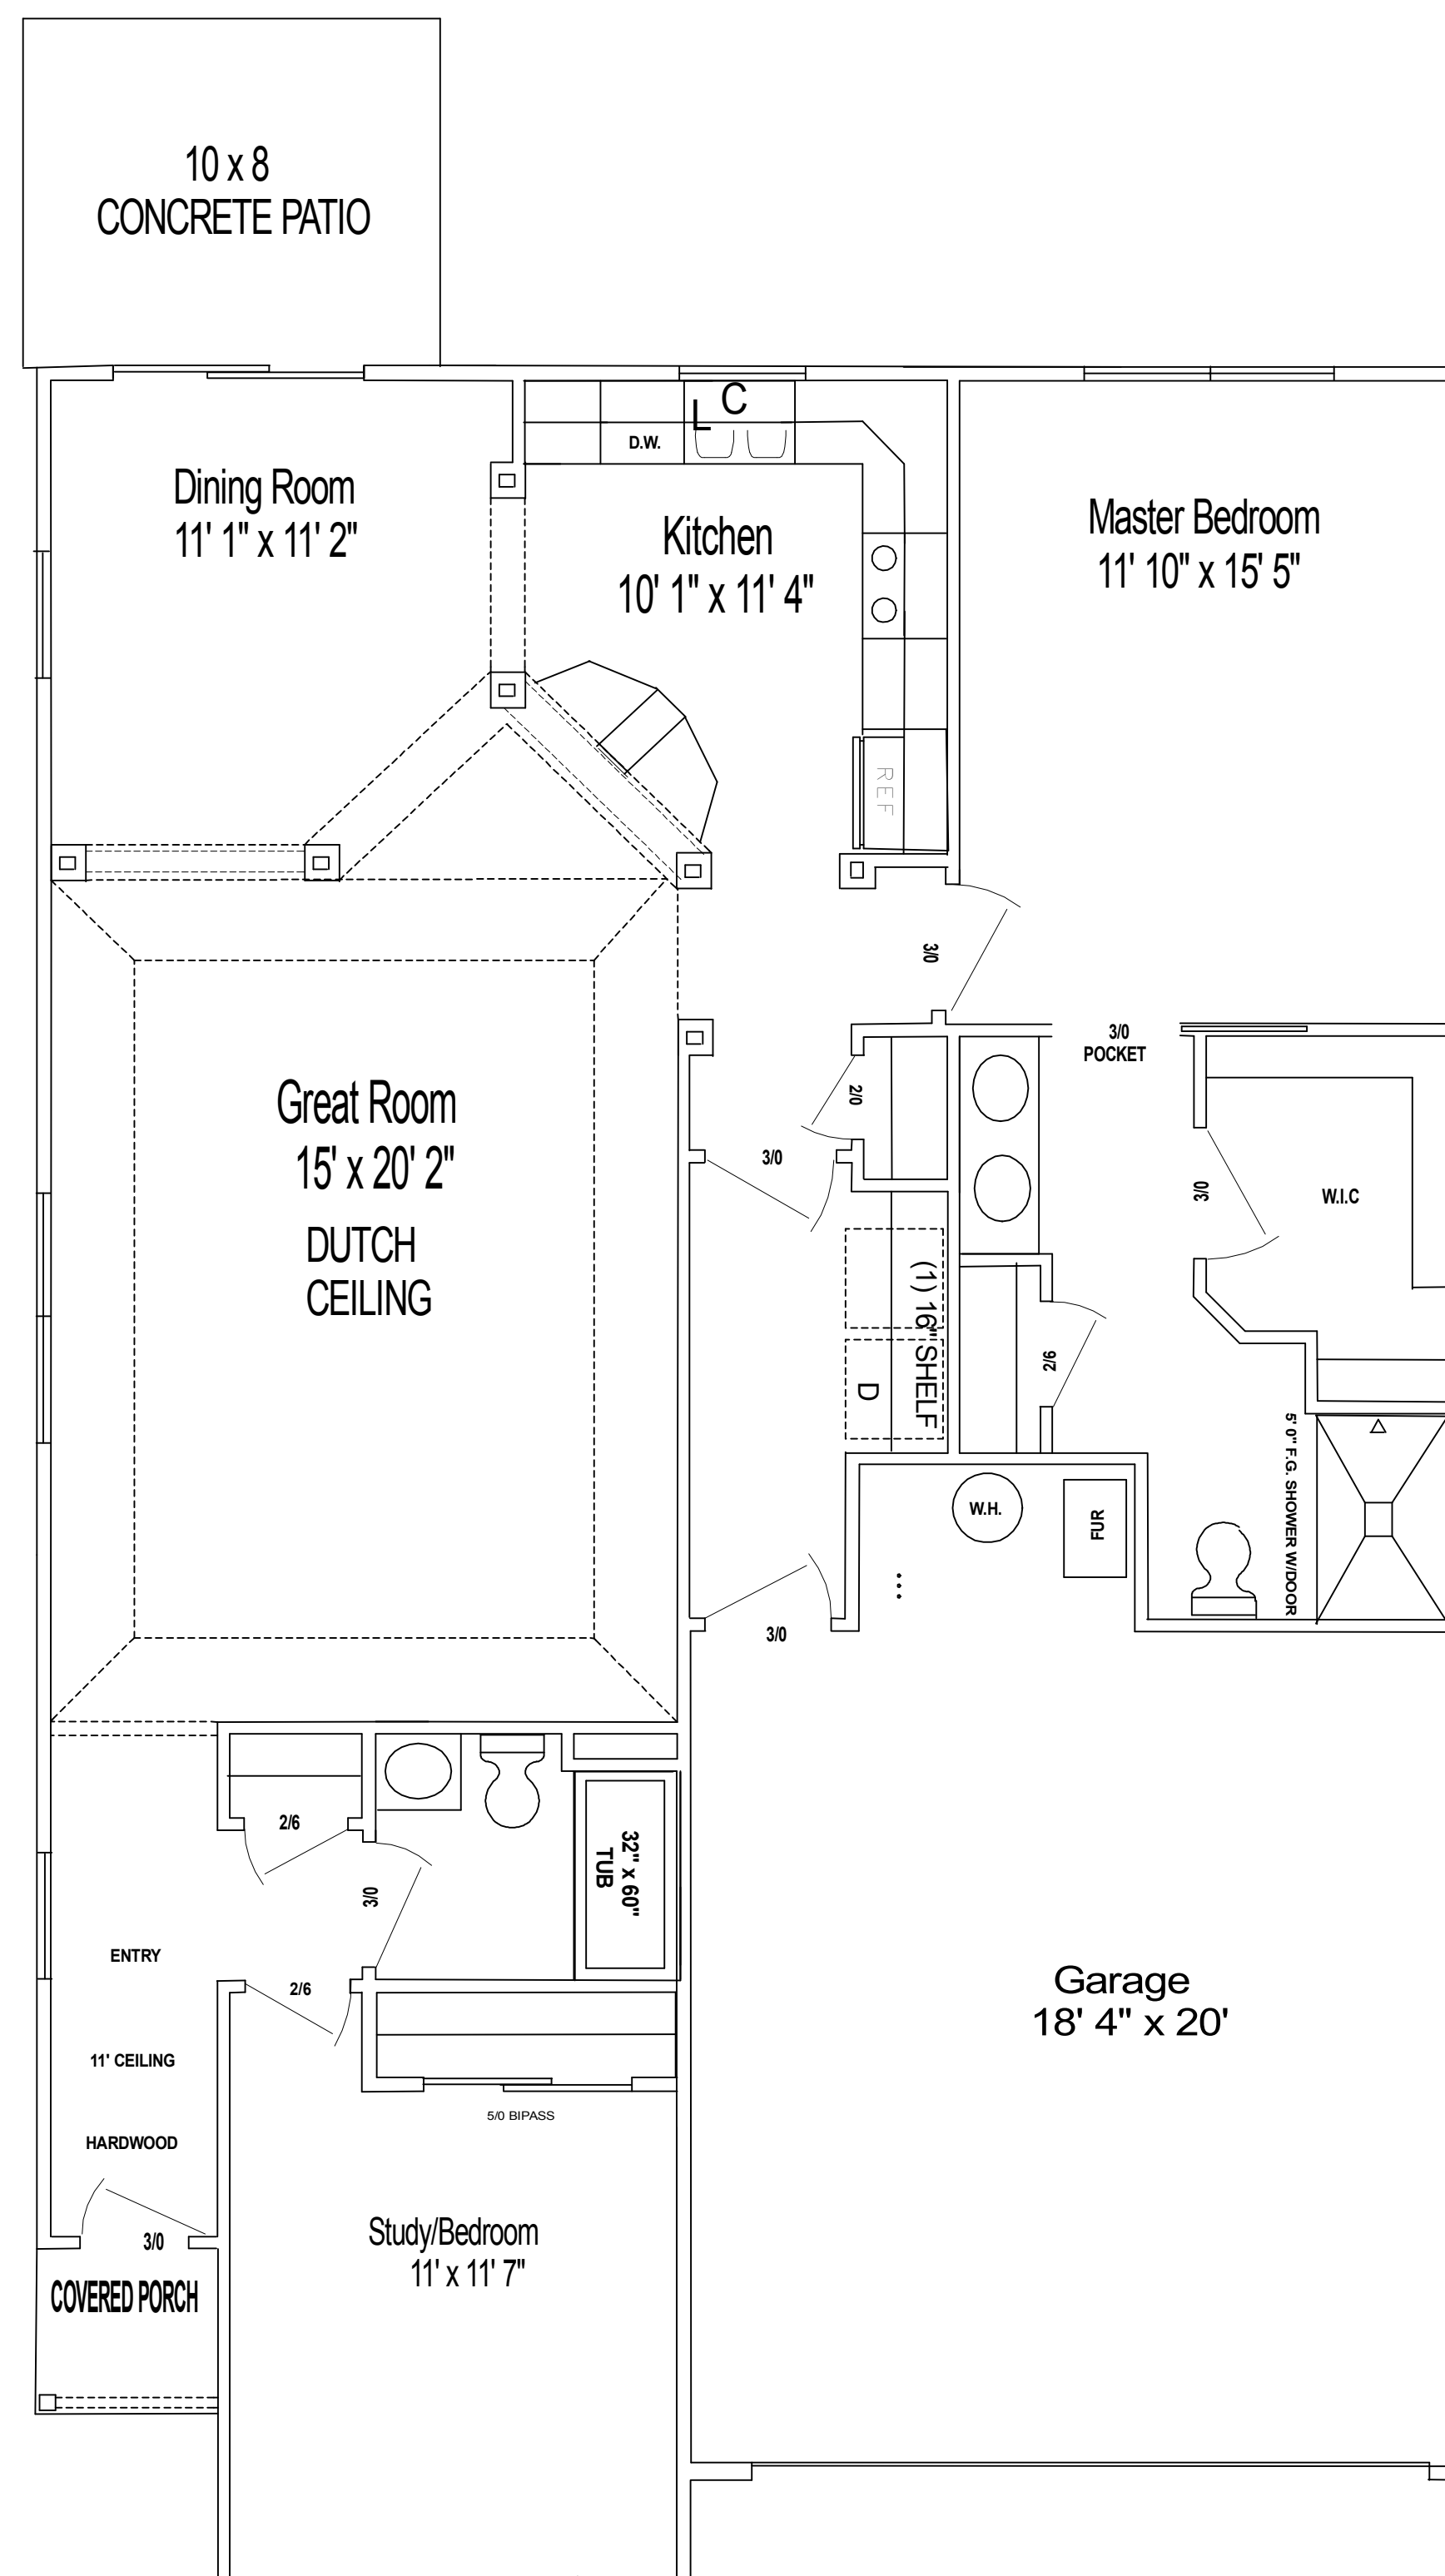

-Fully Custom
 -Brick
 -Patio Homes

Front View

Northwood HOMES
 Phone: (317) 852-9417
 Fax: (317) 852-9471
 Cell: (317) 410-6356
 Building you comfort
www.brownsburgcondos.com

Model: **The Cyprus** Living Space: **1,335 Sq. Ft.**
 Location: **The Hideaway - Brownsburg** Style: **Patio**
 House Exterior: **Brick** Garage: **400 Sq. Ft.**

©
 2007
 HOUSE - 1335 SQ FT
 GARAGE - 400 SQ FT

9 Foot Ceilings
 4 Foot Hallways
 3 Foot Doorways to Bedrooms
 Where Possible

Floor Plan