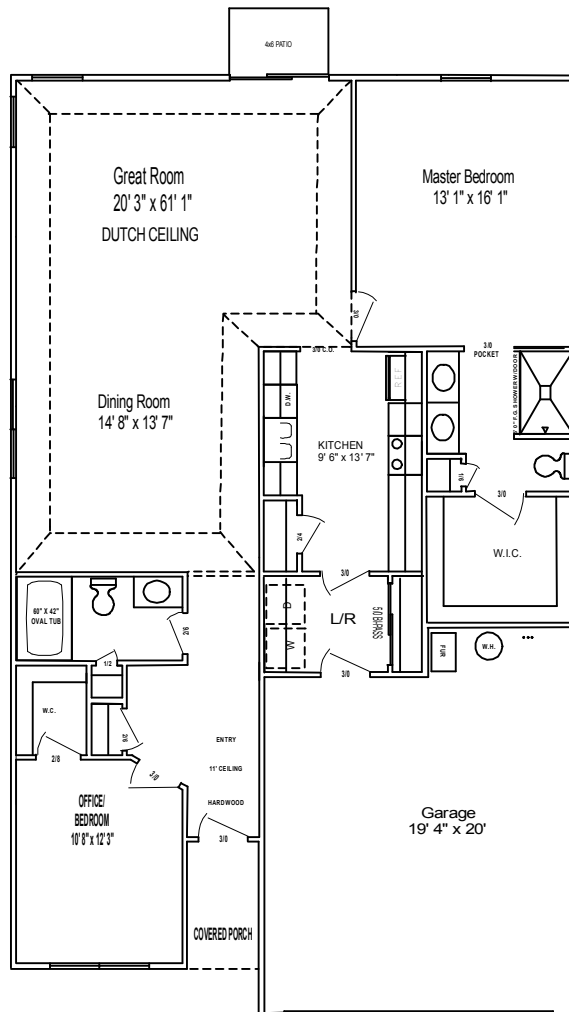

-Fully Custom
-Brick
-Patio Homes

Front View

Northwood HOMES
 Phone: (317) 852-9417
 Fax: (317) 852-9471
 Cell: (317) 410-6356

Building you comfort
www.brownsburgcondos.com

Model: **The Maplewood** Living Space: **1,449 Sq. Ft.**
 Location: **The Hideaway - Brownsburg** Style: **Patio**
 House Exterior: **Brick** Garage: **422 Sq. Ft.**

© 2007
 HOUSE - 1449 SQ. FT.
 GARAGE - 422 SQ. FT.

9 Foot Ceilings
 4 Foot Hallways
 3 Foot Doorways to Bedrooms
 Where Possible

Floor Plan