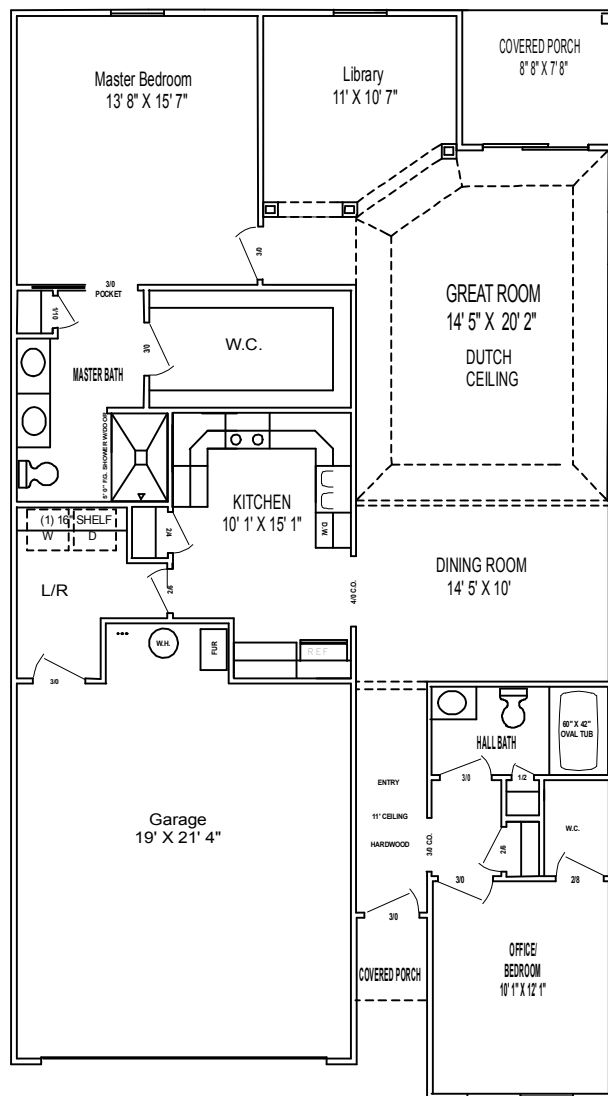

Living Space: **1,533 Sq. Ft.**
Style: **Patio**
Garage: **449 Sq. Ft.**

©
2007

HOUSE - 1533 SQ FT
GARAGE - 449 SQ FT

9 Foot Ceilings
4 Foot Hallways
3 Foot Doorways to Bedrooms
Where Possible

Floor Plan